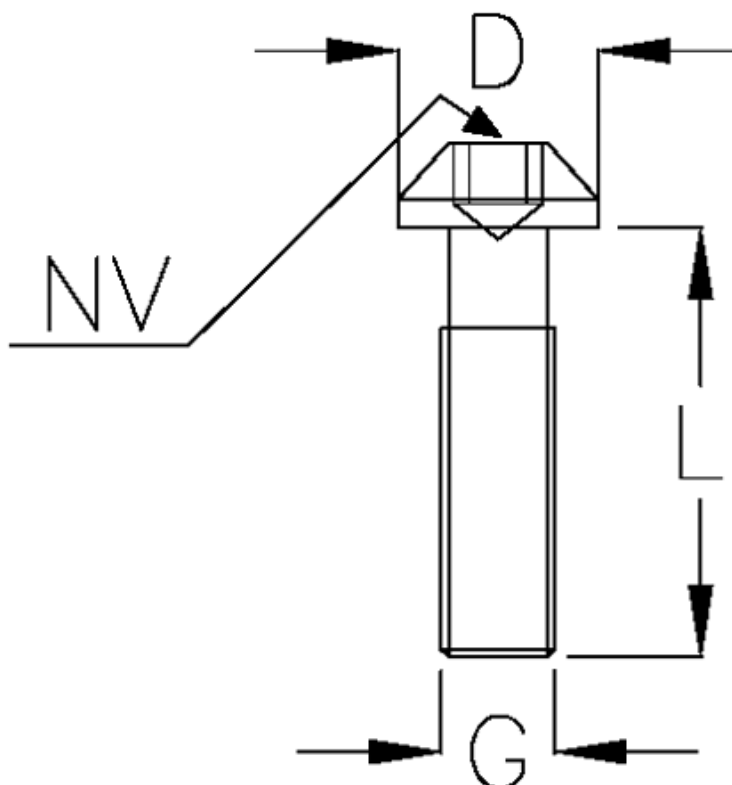

Article number: 0581421005

Description: Hepco MCS 1-242-1005  
Connection Screw M12x30

## Measures

D = 19.4

G = M12

L = 30

NV = 8